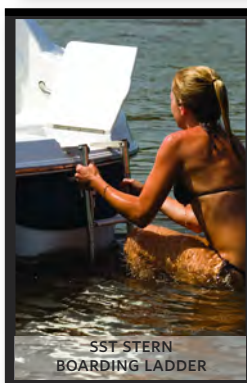

FULLY ENCLOSED HEAD W/PORTABLE TOILET & OPENING PORT LIGHT

SST STERN BOARDING LADDER