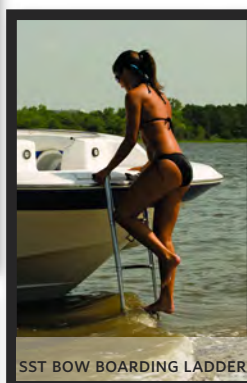

STANDARD FEATURES

CANVAS

Bimini top (aft)

COCKPIT

33-oz premium vinyl w/PreFixx®

Cockpit sink w/pressurized fresh water (12 gallons)

Cockpit table

Deluxe adjustable flip-up bucket seat at helm

Full walk-through windshield

Fully enclosed head w/portable toilet & opening port light

Seaworthy AM/FM/MP3 adaptor w/2 speakers

Wrap around cockpit seating w/storage

HELM & SYSTEMS

12-volt power point

Automatic bilge pump

Dash panel for full instrumentation*

Fresh water shower head at transom

Navigation lights

Tilt steering

HULL & DECK

Floor storage for wakeboard (drainable)

Fully integrated non-skid swim platform

Non-skid deck surface

One-piece fiberglass non-skid deck & floor

w/self-bailing cockpit

Recessed SST hand rails

Separate anchor box

Ski rope locker (wet storage w/drain)

Ski tow eye

SST hardware

SST over-composite through-hull fittings

SST rub rail

SST stern & bow boarding ladders

V-hull

OPTIONAL FEATURES

CANVAS

Bimini top (forward)

Bow cover w/walk-through flap

Cockpit cover & bow cover

Full canvas for bimini top (aft)

Mooring cover

COCKPIT

Clarion AM/FM/CD & MP3 adaptor w/4 speakers

Clarion AM/FM/CD & MP3 adaptor w/4 speakers & Sirius® satellite

Clarion stereo remote at helm

Compass in dash

Digital depth finder in dash

Docking lights

Fishing chairs, bases & poles (2)

Snap-in floor carpet for fiberglass floor

HELM & SYSTEMS

Automatic fire extinguisher

Battery switch

Garmin® 160C color depth/fishfinder/temp

Garmin® 440S color depth/fishfinder/GPS/chart/temp

Garmin® 4208 8.4" color depth/fishfinder/GPS/chart/temp

Hour meter in dash

Live well (6 gallons)

OPTIONAL FEATURES CONTINUED

Raw water washdown

Remote trim & tilt switch at stern